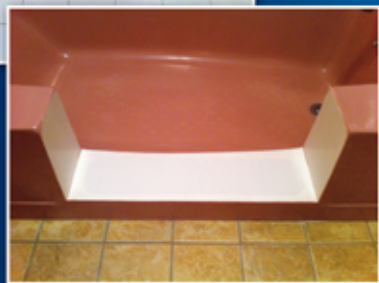

# The **Affordable Solution** for **Independence** in the **Bath!**

- Step-thru access for existing tubs
- Installs in Just ONE DAY
- **Reversible**
- Integral part of tub, not a cap
- Works with all types of tubs
- Factory appearance
- Eco-friendly, reduces waste

**ONE DAY BATH**  
Inc.

**866.927.8247**  
**www.cutatub.com**

Getting in & out of your tub can be difficult and dangerous? Our Product is designed to help you stay in your home, maintain your independence, and reduce dangerous slips and falls. By removing the obstacle and converting YOUR tub to a walk in shower.

Any tub can be done even cast iron tubs. Our modification is custom fitted to YOUR tub becoming an integral part of the bathtub we create a seamless, Factory appearance.

The threshold is only 4" above the floor giving you easier, safer access to your tub. A simple shower curtain keeps the water in or a shower door. Best of all this process is completely reversible.